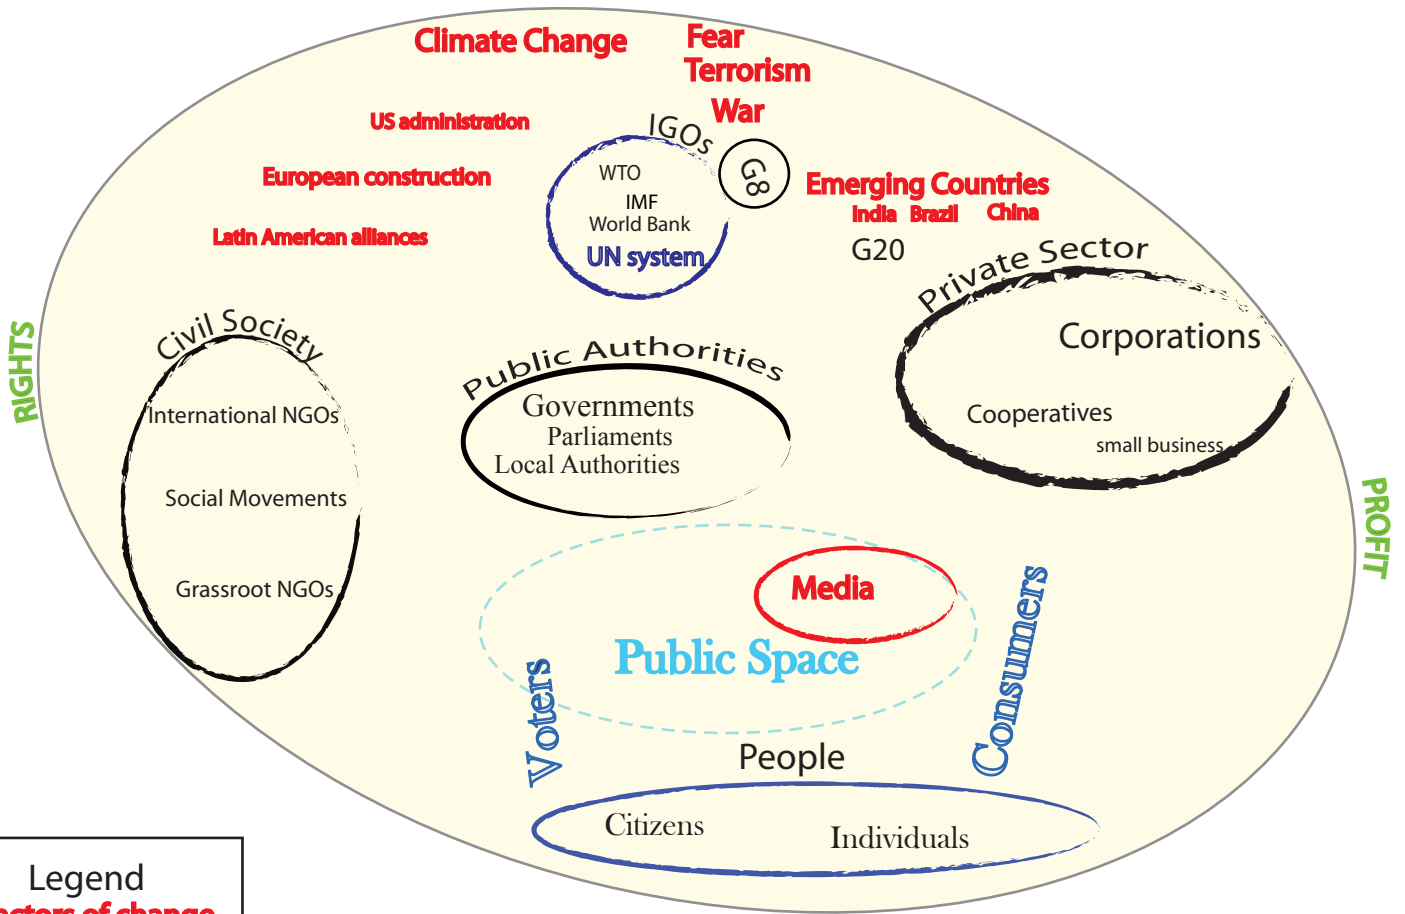

Global Governance Map

Bridge Initiative International

The World as it is

Legend

- Factors of change** (Red text)
- Stakeholders** (Black text)
- Attitudes** (Blue text)
- Values** (Green text)

The World as it could be